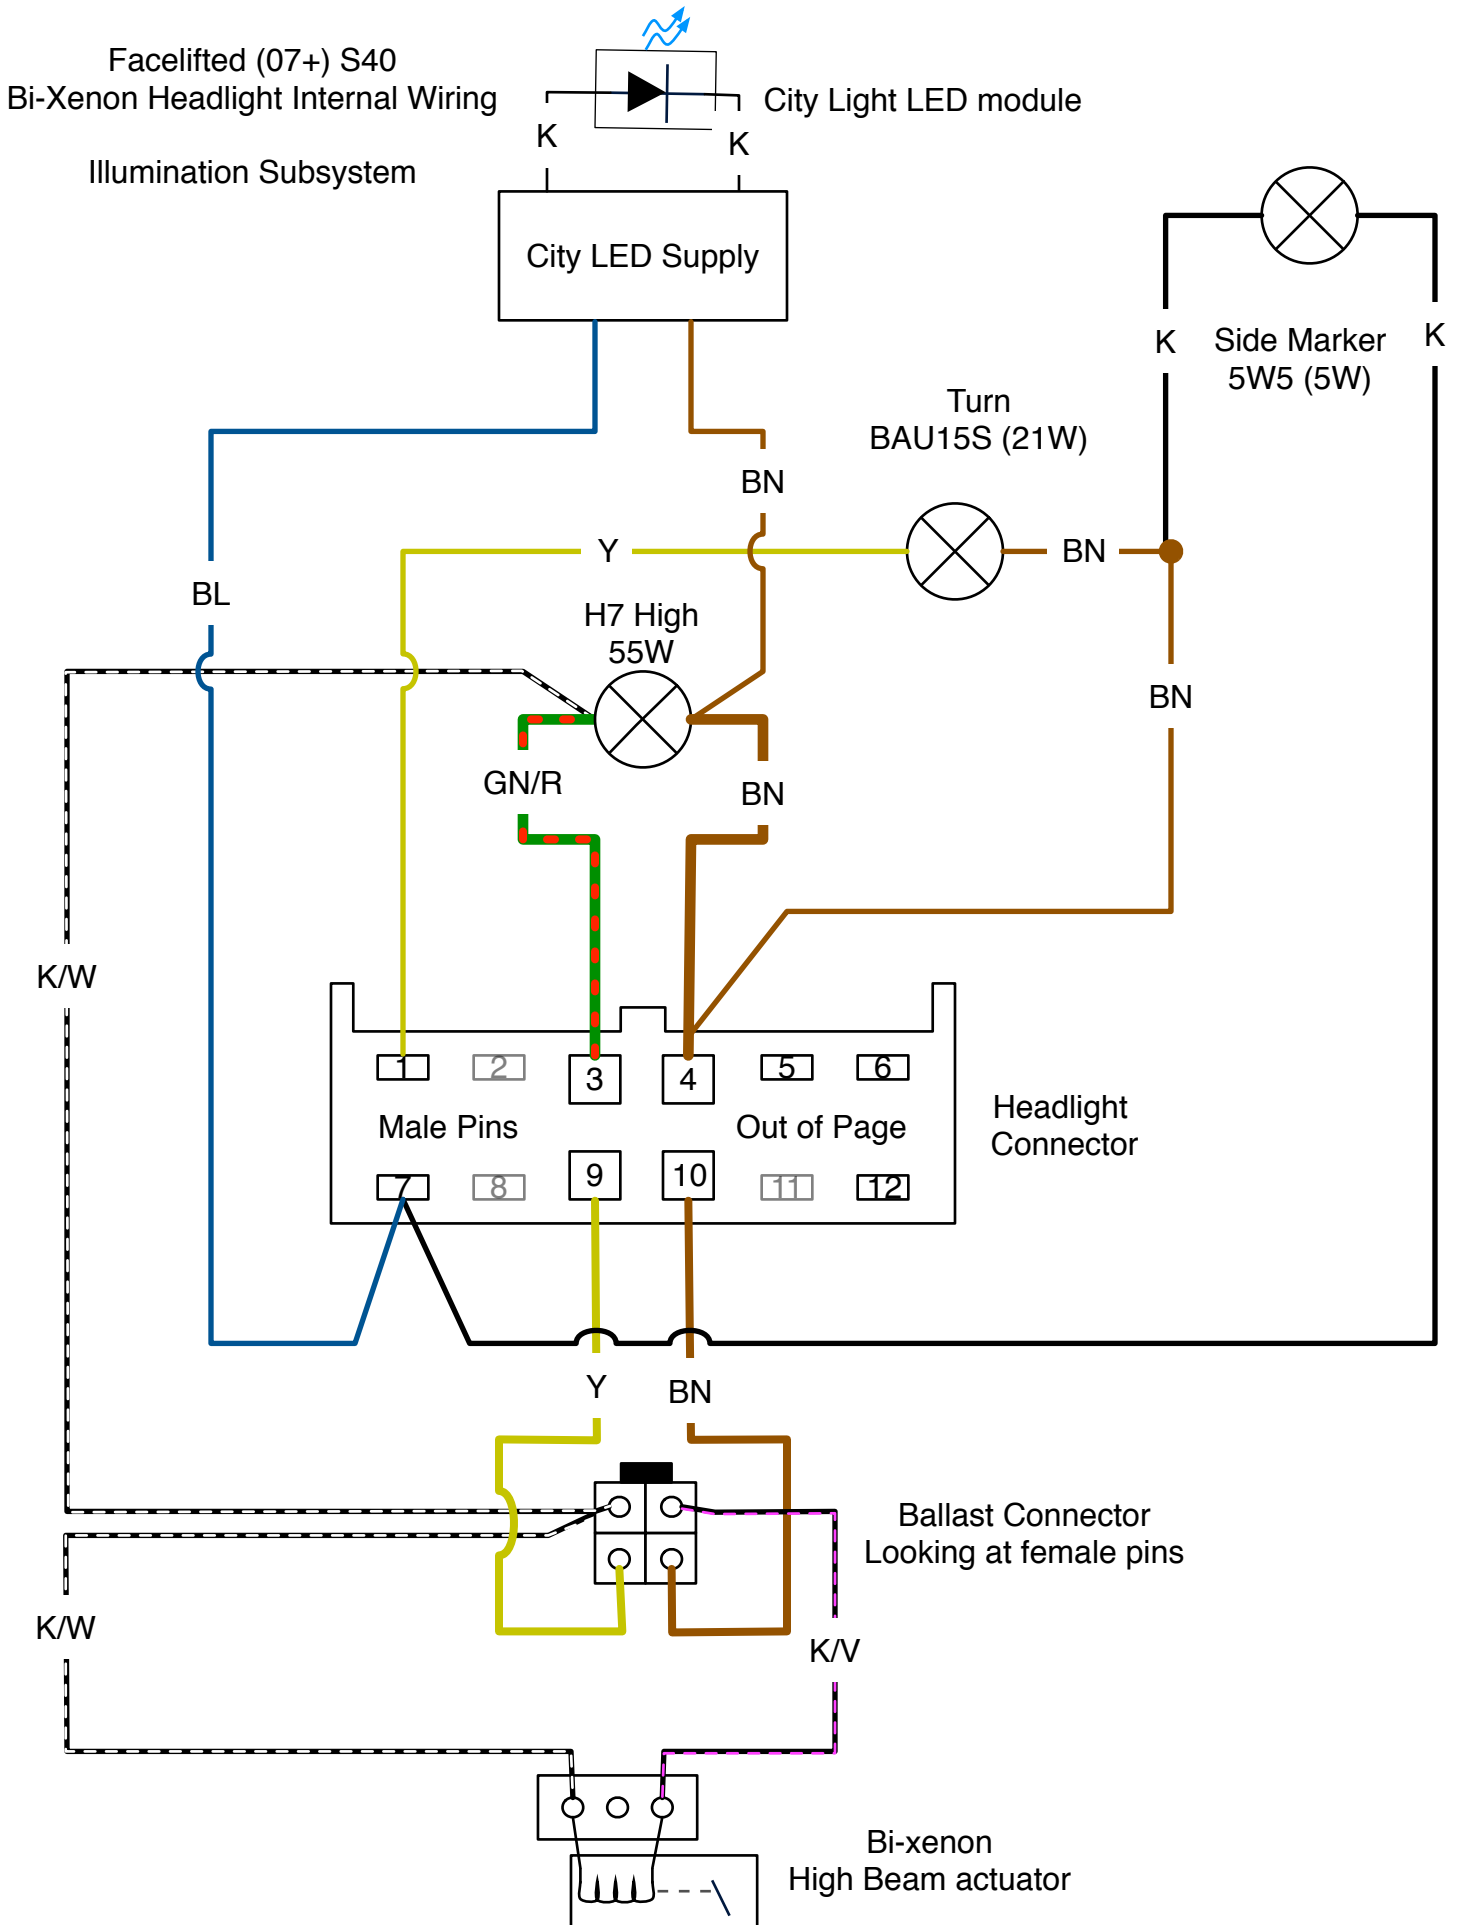

Facelifted (07+) S40
Bi-Xenon Headlight Internal Wiring
Illumination Subsystem

Facelifted (07+) S40
Bi-Xenon Headlight Internal Wiring

Beam Control Subsystem

Housing-Only Aftermarket HID mod

for 2005- S40 w/o Xenon
Bi-Xenon Headlight Assy
Conversion from Facelifted (07+)

Housing-Only OEM HID mod
 for 2005- S40 w/o Xenon
 Bi-Xenon Headlight Assy
 Conversion from Facelifted (07+)