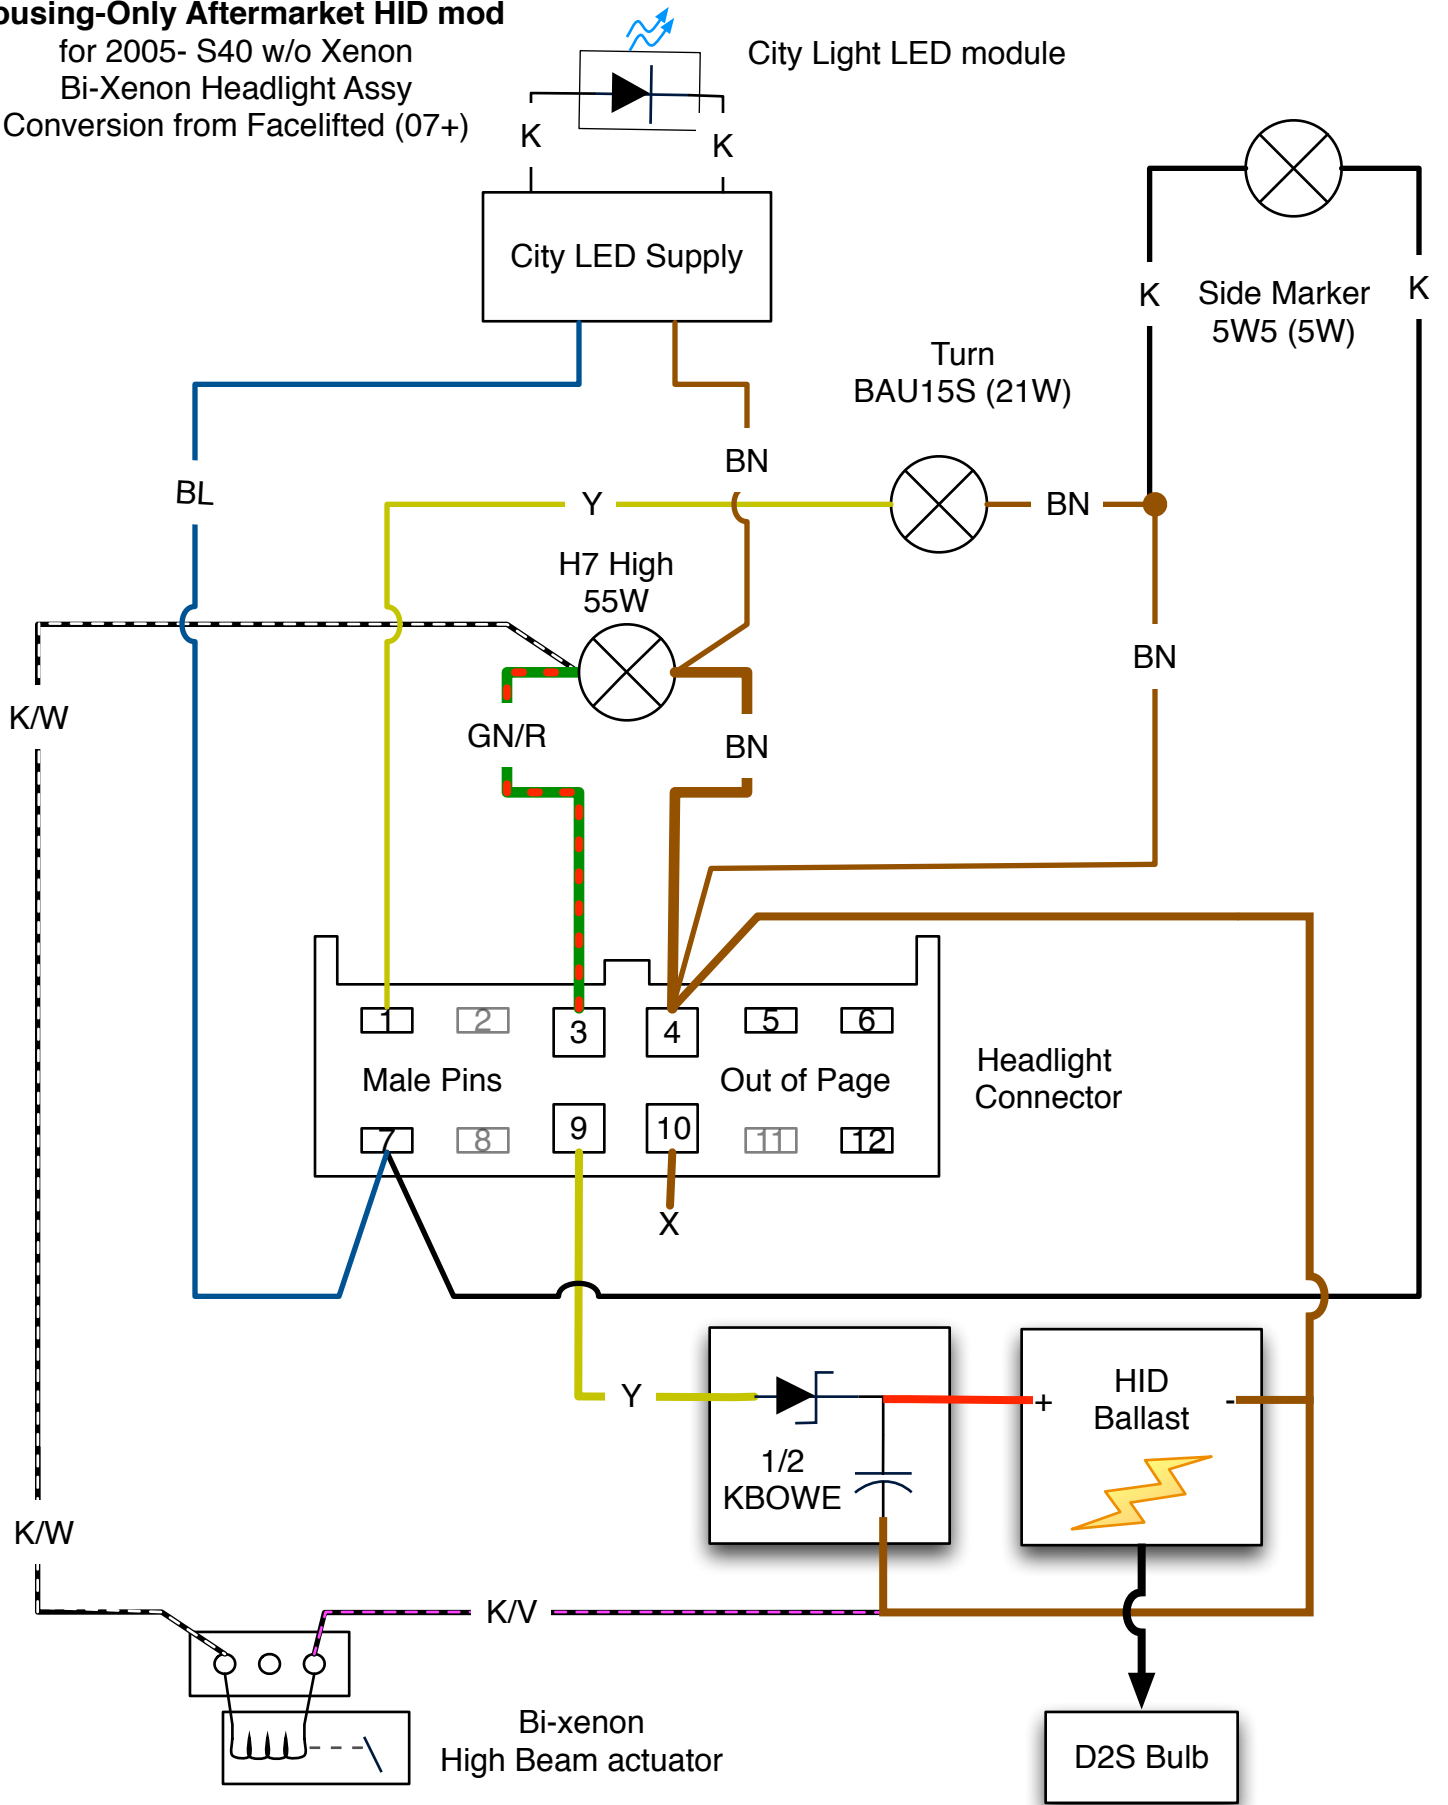

Facelifted (07+) S40
Bi-Xenon Headlight Internal Wiring
Illumination Subsystem

Facelifted (07+) S40
Bi-Xenon Headlight Internal Wiring

Beam Control Subsystem

Housing-Only Aftermarket HID mod

for 2005- S40 w/o Xenon
Bi-Xenon Headlight Assy
Conversion from Facelifted (07+)

Housing-Only OEM HID mod
 for 2005- S40 w/o Xenon
 Bi-Xenon Headlight Assy
 Conversion from Facelifted (07+)