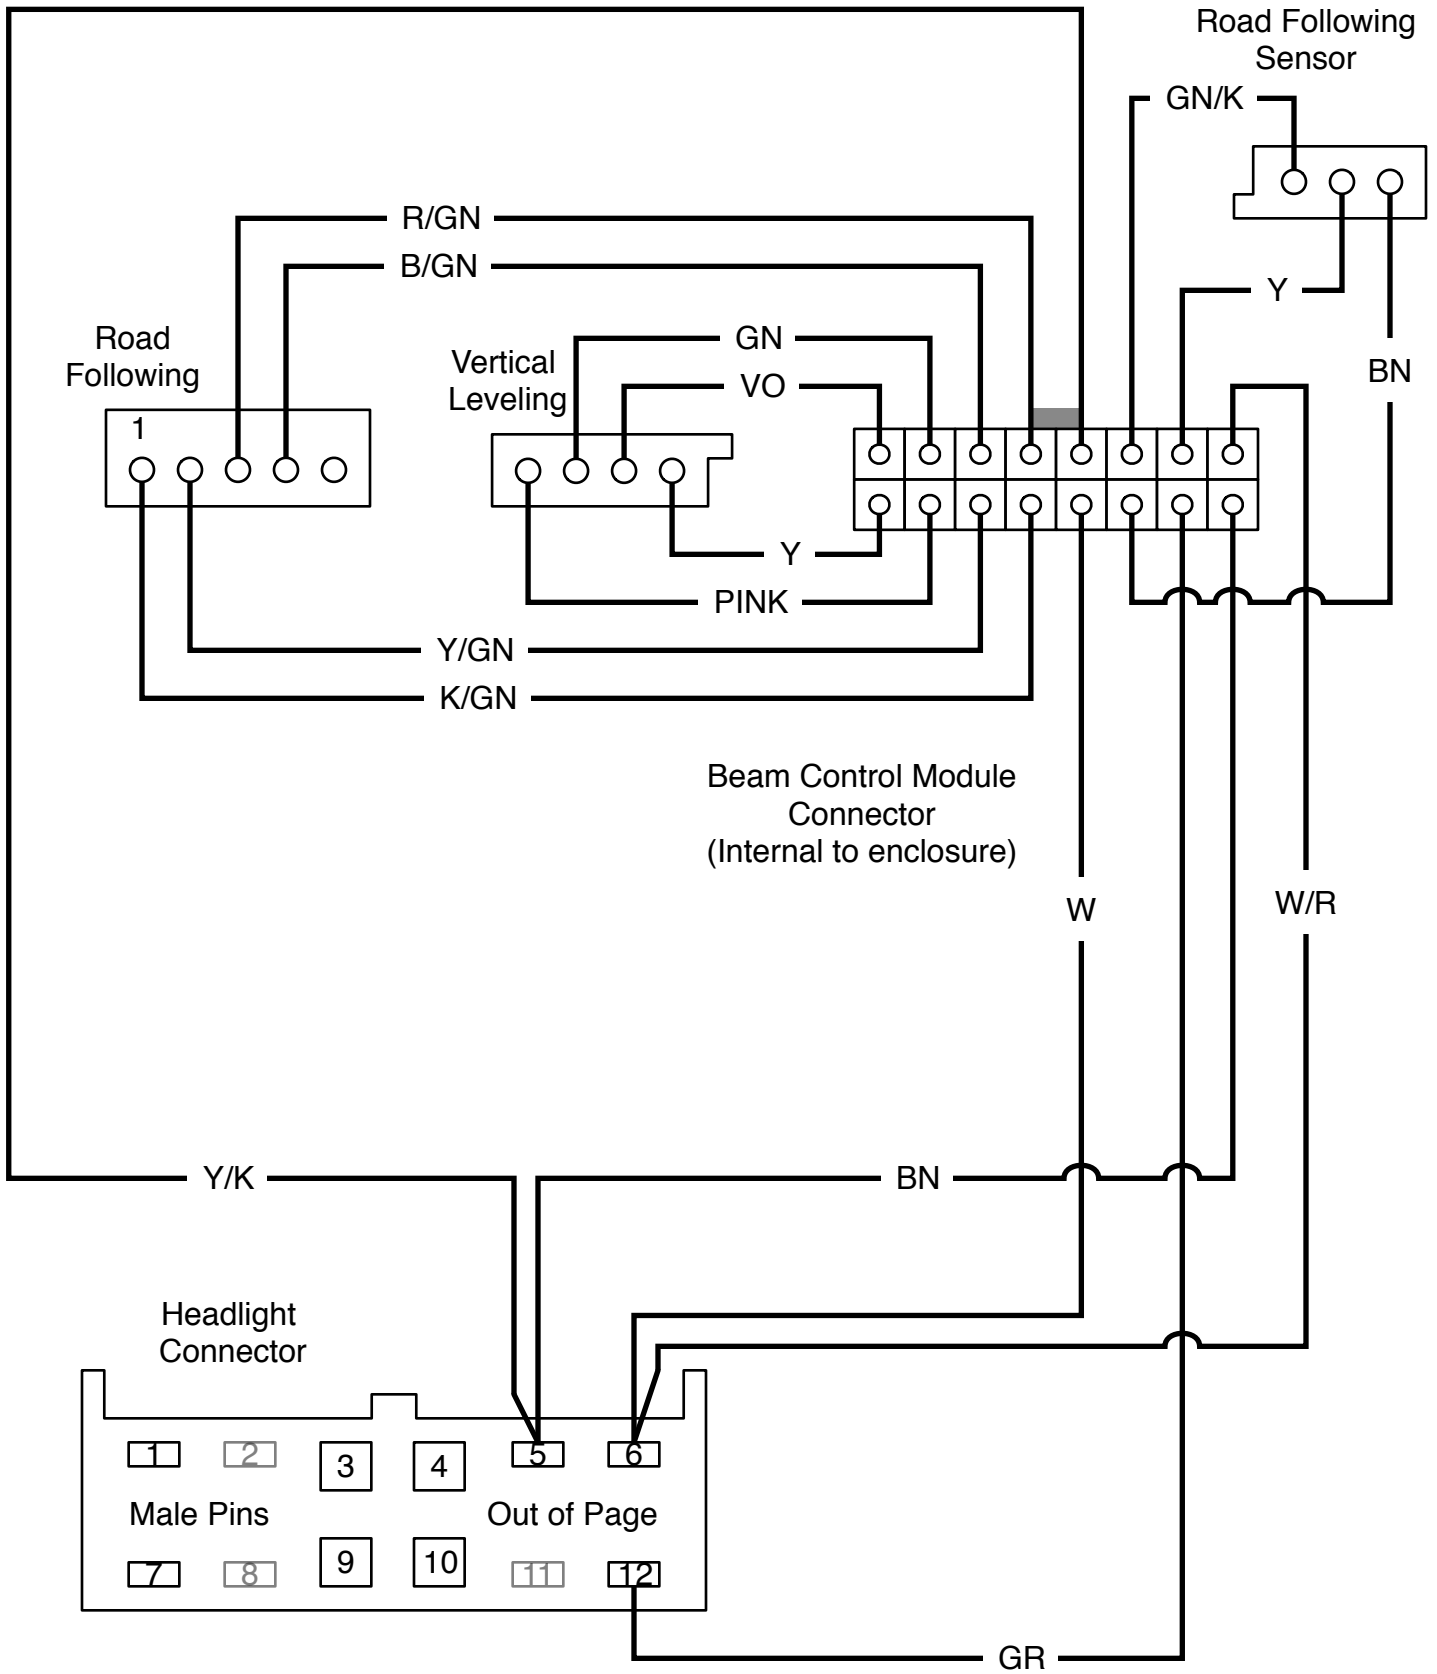

Facelifted (07+) S40
Bi-Xenon Headlight Internal Wiring
Illumination Subsystem

Facelifted (07+) S40
Bi-Xenon Headlight Internal Wiring

Beam Control Subsystem

Housing-Only Aftermarket HID mod

for 2005- S40 w/o Xenon
Bi-Xenon Headlight Assy
Conversion from Facelifted (07+)